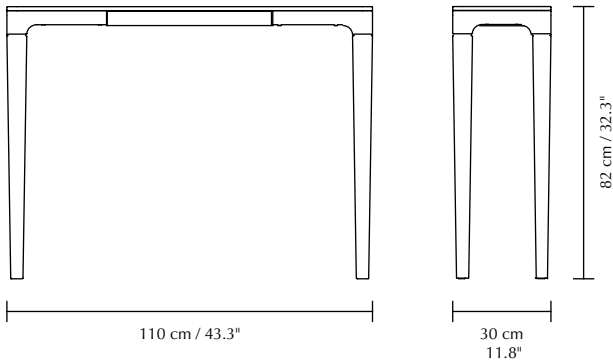

Colour variations

(wood)

(FENIX® nanolaminate)

oak

dark oak

black oak

obsidian black
(RAL: 000 25 00)

cloud grey
(RAL: 7047)

moss green
(RAL: 180 40 05)

UMAGE