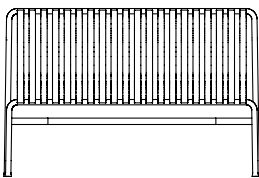

PALISSADE COLLECTION

DESIGN BY RONAN & ERWAN BOUROLLEC

CHAIR
W47 x D56 x H45/80 cm

ARMCHAIR
W51 x D56 x H45/80 cm

DINING ARMCHAIR
W63 x D66 x H45/80 cm

BAR STOOL
W38 x D45 x H78 cm

STOOL
W37 x D42 x H45 cm

LOUNGE CHAIR HIGH
W73 x D92 x H38/88 cm

LOUNGE CHAIR LOW
W73 x D81 x H38/70 cm

LOUNGE SOFA
W139 x D88 x H38/70 cm

LOW TABLE
W81,5 x D86 x H38 cm

DINING BENCH WITHOUT ARMREST
W120 x D70 x H45/80 cm

DINING BENCH
W128 x D70 x H45/80 cm

BENCH
W120 x D42 x H45 cm

OTTOMAN
W65 x D60 x H37 cm

TABLE
L170 x W90 x H75 cm

TABLE
L82,5 x W90 x H75 cm

CHAISE LONGUE
W65,5 x D164,5 x H70 cm

Please note that Bar Stool & Lounge Chair High are not available in hot galvanised steel.