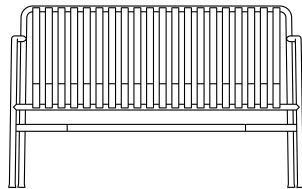

PALISSADE COLLECTION

DESIGN BY RONAN & ERWAN BOUROLLEC

CHAIR
W47 x D56 x H45/80 cm

ARMCHAIR
W51 x D56 x H45/80 cm

DINING ARMCHAIR
W63 x D66 x H45/80 cm

BAR STOOL
W38 x D45 x H78 cm

STOOL
W37 x D42 x H45 cm

LOUNGE CHAIR HIGH
W73 x D92 x H38/88 cm

LOUNGE CHAIR LOW
W73 x D81 x H38/70 cm

LOUNGE SOFA
W139 x D88 x H38/70 cm

LOW TABLE
W81,5 x D86 x H38 cm

DINING BENCH WITHOUT ARMREST
W120 x D70 x H45/80 cm

DINING BENCH
W128 x D70 x H45/80 cm

BENCH
W120 x D42 x H45 cm

OTTOMAN
W65 x D60 x H37 cm

TABLE
L170 x W90 x H75 cm

TABLE
L82,5 x W90 x H75 cm

CHAISE LONGUE
W65,5 x D164,5 x H70 cm

Please note that Bar Stool & Lounge Chair High are not available in hot galvanised steel.