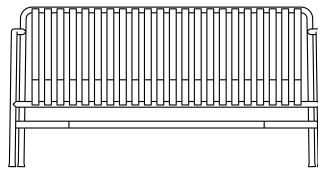

PALISSADE COLLECTION

DESIGN BY RONAN & ERWAN BOUROLLEC

CHAIR
W47 x D56 x H45/80 cm

ARMCHAIR
W51 x D56 x H45/80 cm

DINING ARMCHAIR
W63 x D66 x H45/80 cm

BAR STOOL
W38 x D45 x H78 cm

STOOL
W37 x D42 x H45 cm

LOUNGE CHAIR HIGH
W73 x D92 x H38/88 cm

LOUNGE CHAIR LOW
W73 x D81 x H38/70 cm

LOUNGE SOFA
W139 x D88 x H38/70 cm

LOW TABLE
W81,5 x D86 x H38 cm

DINING BENCH WITHOUT ARMREST
W120 x D70 x H45/80 cm

DINING BENCH
W128 x D70 x H45/80 cm

BENCH
W120 x D42 x H45 cm

OTTOMAN
W65 x D60 x H37 cm

TABLE
L170 x W90 x H75 cm

TABLE
L82,5 x W90 x H75 cm

CHAISE LONGUE
W65,5 x D164,5 x H70 cm

Please note that Bar Stool & Lounge Chair High are not available in hot galvanised steel.