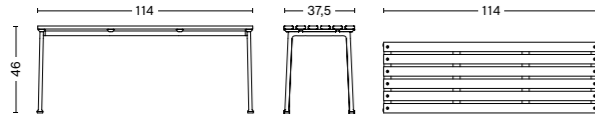

TRAVERSE BENCH
Width 114 cm
Depth 37,5 cm
Height 46 cm
Seat height 46 cm
Seat depth 37,5 cm