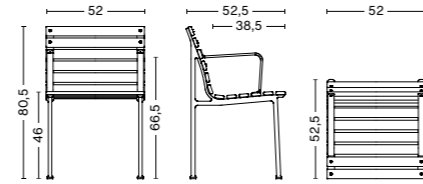

Traverse Dining Bench w. Armrest | Heat treated oiled ash

DIMENSIONS | SEATING

TRAVERSE CHAIR
 Width 47,5 cm
 Depth 52,5 cm
 Height 80,5 cm
 Seat height 46 cm
 Seat depth 38,5 cm

TRAVERSE ARMCHAIR
 Width 52 cm
 Depth 52,5 cm
 Height 80,5 cm
 Seat height 46 cm
 Seat depth 38,5 cm

TRAVERSE LOUNGE CHAIR
 Width 63 cm
 Depth 70,5 cm
 Height 80 cm
 Seat height 36,5 cm
 Seat depth 45 cm

TRAVERSE LOUNGE ARMCHAIR
 Width 63 cm
 Depth 70,5 cm
 Height 80 cm
 Seat height 36,5 cm
 Seat depth 45 cm