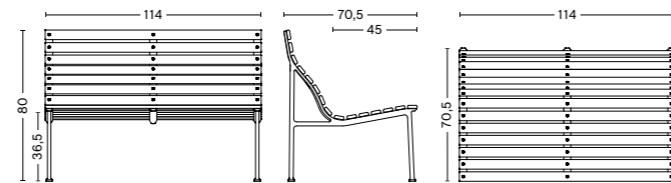

TRAVERSE LOUNGE BENCH
Width 114 cm
Depth 70,5 cm
Height 80 cm
Seat height 36,5 cm
Seat depth 45 cm