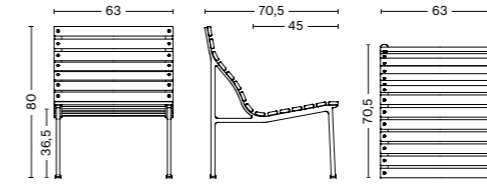

Traverse Dining Bench w. Armrest | Heat treated oiled ash

DIMENSIONS | SEATING

TRAVERSE CHAIR
 Width 47,5 cm
 Depth 52,5 cm
 Height 80,5 cm
 Seat height 46 cm
 Seat depth 38,5 cm

TRAVERSE ARMCHAIR
 Width 52 cm
 Depth 52,5 cm
 Height 80,5 cm
 Seat height 46 cm
 Seat depth 38,5 cm

TRAVERSE LOUNGE CHAIR
 Width 63 cm
 Depth 70,5 cm
 Height 80 cm
 Seat height 36,5 cm
 Seat depth 45 cm

TRAVERSE LOUNGE ARMCHAIR
 Width 63 cm
 Depth 70,5 cm
 Height 80 cm
 Seat height 36,5 cm
 Seat depth 45 cm