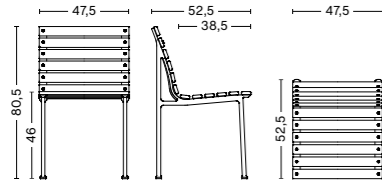

Traverse Dining Bench w. Armrest | Heat treated oiled ash

DIMENSIONS | SEATING

TRAVERSE CHAIR
 Width 47,5 cm
 Depth 52,5 cm
 Height 80,5 cm
 Seat height 46 cm
 Seat depth 38,5 cm

TRAVERSE ARMCHAIR
 Width 52 cm
 Depth 52,5 cm
 Height 80,5 cm
 Seat height 46 cm
 Seat depth 38,5 cm