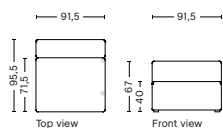

PACKAGING
1 box | 1 pcs.

BOX DIMENSION | WEIGHT
W68,5 x D115,8 x H98,8 cm | 42 kg

DESCRIPTION
Fabric Group 1
Fabric Group 2
Fabric Group 3
Fabric Group 4
Fabric Group 5
Fabric Group 6

1962 | WIDE | LEFT

DIMENSION
W114 x D95,5 x H67 cm
Seat H40 cm

1961 | WIDE | RIGHT

DIMENSION
W114 x D95,5 x H67 cm
Seat H40 cm

SALES QTY. 1 pcs.

PRODUCT STATUS
Order produced

PACKAGING
1 box | 1 pcs.

BOX DIMENSION | WEIGHT
W116 x D99 x H69 cm | 51 kg

DESCRIPTION
Fabric Group 1
Fabric Group 2
Fabric Group 3
Fabric Group 4
Fabric Group 5
Fabric Group 6

1963 | WIDE | MIDDLE

DIMENSION
W91,5 x D95,5 x H67 cm
Seat H40 cm

SALES QTY. 1 pcs.

PRODUCT STATUS
Order produced

PACKAGING
1 box | 1 pcs.

BOX DIMENSION | WEIGHT
W116 x D99 x H69 cm | 36,5 kg

DESCRIPTION
Fabric Group 1
Fabric Group 2
Fabric Group 3
Fabric Group 4
Fabric Group 5
Fabric Group 6

1963 | WIDE | RIGHT OR LEFT END

DIMENSION
W91,5 x D95,5 x H67 cm
Seat H40 cm

SALES QTY. 1 pcs.

PRODUCT STATUS
Order produced

PACKAGING
1 box | 1 pcs.

BOX DIMENSION | WEIGHT
W116 x D99 x H69 cm | 36,5 kg

DESCRIPTION
Fabric Group 1
Fabric Group 2
Fabric Group 3
Fabric Group 4
Fabric Group 5
Fabric Group 6