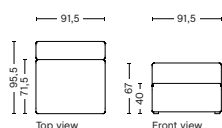

1963FS | WIDE | W/O ARMREST

DIMENSION
W91,5 x D95,5 x H67 cm
Seat H40 cm

SALES QTY. 1 pcs.

PRODUCT STATUS
Order produced

PACKAGING
1 box | 1 pcs.

BOX DIMENSION | WEIGHT
W116 x D99 x H69 cm | 36,5 kg

DESCRIPTION
Fabric Group 1
Fabric Group 2
Fabric Group 3
Fabric Group 4
Fabric Group 5
Fabric Group 6