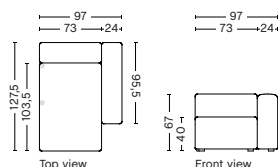

DIMENSION
W93 x D93 x H67 cm
Seat H40 cm

SALES QTY. 1 pcs.

PRODUCT STATUS
Order produced

PACKAGING
1 box | 1 pcs.

BOX DIMENSION | WEIGHT
W116 x D99 x H69 cm | 42 kg

DESCRIPTION
Fabric Group 1
Fabric Group 2
Fabric Group 3
Fabric Group 4
Fabric Group 5
Fabric Group 6

1861 | CORNER | RIGHT

DIMENSION
W93 x D93 x H67 cm
Seat H40 cm

SALES QTY. 1 pcs.

PRODUCT STATUS
Order produced

PACKAGING
1 box | 1 pcs.

BOX DIMENSION | WEIGHT
W116 x D99 x H69 cm | 42 kg

DESCRIPTION
Fabric Group 1
Fabric Group 2
Fabric Group 3
Fabric Group 4
Fabric Group 5
Fabric Group 6

MAGS | CONNECTABLE MODULES

8162 | NARROW | CHAISE LONGUE | LEFT

DIMENSION
W97 x D127,5 x H67 cm
Seat H40 cm

SALES QTY. 1 pcs.

PRODUCT STATUS
Order produced

PACKAGING
1 box | 1 pcs.

BOX DIMENSION | WEIGHT
W116 x D150 x H69 cm | 59,5 kg

DESCRIPTION
Fabric Group 1
Fabric Group 2
Fabric Group 3
Fabric Group 4
Fabric Group 5
Fabric Group 6
Not available in leather

8161 | NARROW | CHAISE LONGUE | RIGHT

DIMENSION
W97 x D127,5 x H67 cm
Seat H40 cm