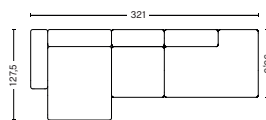

3 SEATER COMBINATION 4 LOW ARMREST | LEFT 8264+1063+9302 OR RIGHT 9301+1063+8265

DIMENSION

W321 x D127,5 x H67 cm
Seat H40 cm

PACKAGING

3 box | 1 pcs.

DESCRIPTION

Fabric group 1
Fabric group 2
Fabric group 3
Fabric group 4
Fabric group 5
Fabric group 6
Not available in leather

PRODUCT STATUS

Order produced

FABRIC GROUPS