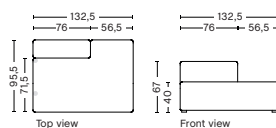

9302 | LOUNGE | LEFT BACKREST

DIMENSION
W132,5 x D95,5 x H67 cm
Seat H40 cm

SALES QTY. 1 pcs.

PRODUCT STATUS
Order produced

PACKAGING
1 box | 1 pcs.

BOX DIMENSION | WEIGHT
W116 x D150 x H69 cm | 58 kg

DESCRIPTION
Fabric Group 1
Fabric Group 2
Fabric Group 3
Fabric Group 4
Fabric Group 5
Fabric Group 6
Not available in leather

FABRIC GROUPS