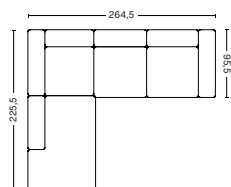

CORNER COMBINATION 2 | LEFT 9301+1862+1063+1061 OR RIGHT 1062+1063+1861+9302

DIMENSION
W264,5 x D225,5 x H67 cm
Seat H40 cm

PACKAGING
4 box | 1 pcs.

DESCRIPTION
Fabric group 1
Fabric group 2
Fabric group 3
Fabric group 4
Fabric group 5
Fabric group 6
Not available in leather

PRODUCT STATUS
Order produced