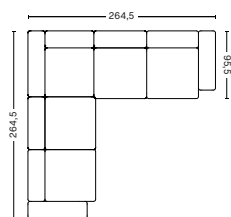

CORNER COMBINATION 1 LOW ARMREST | LEFT 1064+1063+1862+1063+1065 OR RIGHT 1064+1063+1861+1063+1065

DIMENSION
W264,5 x D264,5 x H67 cm
Seat H40 cm

PACKAGING
5 box | 1 pcs.

DESCRIPTION
Fabric group 1
Fabric group 2
Fabric group 3
Fabric group 4
Fabric group 5
Fabric group 6

PRODUCT STATUS
Order produced