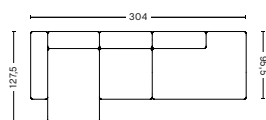

3 SEATER COMBINATION 3 | LEFT 8162+1063+9302 OR RIGHT 9301+1063+8161

DIMENSION

W304 x D127,5 x H67 cm
Seat H40 cm

PACKAGING

3 box | 1 pcs.

DESCRIPTION

Fabric group 1
Fabric group 2
Fabric group 3
Fabric group 4
Fabric group 5
Fabric group 6
Not available in leather

PRODUCT STATUS

Order produced