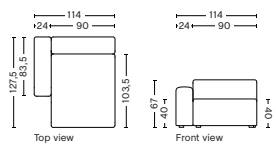

8264FS | WIDE | CHAISE LONGUE | LOW ARMREST | LEFT

DIMENSION
W114 x D127,5 x H67 cm
Seat H40 cm

SALES QTY. 1 pcs.

PRODUCT STATUS
Order produced

PACKAGING
1 box | 1 pcs.

BOX DIMENSION | WEIGHT
W68,5 x D150 x H116 cm | 67,8 kg

DESCRIPTION
Fabric Group 1
Fabric Group 2
Fabric Group 3
Fabric Group 4
Fabric Group 5
Fabric Group 6
Not available in leather