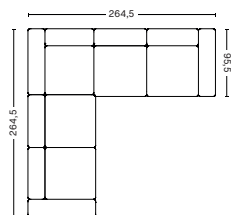

CORNER COMBINATION 1 | LEFT 1062+1063+1862+1063+1061 OR RIGHT 1062+1063+1861+1063+1061

DIMENSION
W264,5 x D264,5 x H67 cm
Seat H40 cm

PACKAGING
5 box | 1 pcs.

DESCRIPTION
Fabric group 1
Fabric group 2
Fabric group 3
Fabric group 4
Fabric group 5
Fabric group 6

PRODUCT STATUS
Order produced