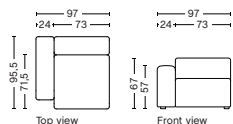

1064FS | NARROW | LOW ARMREST LEFT

DIMENSION
W97 x D95,5 x H67 cm
Seat H40 cm

SALES QTY. 1 pcs.

PRODUCT STATUS
Order produced

PACKAGING
1 box | 1 pcs.

BOX DIMENSION | WEIGHT
W68,5 x D115,8 x H98,8 cm | 42 kg

DESCRIPTION
Fabric Group 1
Fabric Group 2
Fabric Group 3
Fabric Group 4
Fabric Group 5
Fabric Group 6