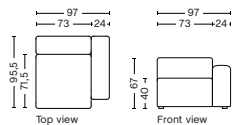

1065FS | NARROW | LOW ARMREST | RIGHT

DIMENSION
W97 x D95,5 x H67 cm
Seat H40 cm

SALES QTY. 1 pcs.

PRODUCT STATUS
Order produced

PACKAGING
1 box | 1 pcs.

BOX DIMENSION | WEIGHT
W68,5 x D115,8 x H98,8 cm | 42 kg

DESCRIPTION
Fabric Group 1
Fabric Group 2
Fabric Group 3
Fabric Group 4
Fabric Group 5
Fabric Group 6

FABRIC GROUPS