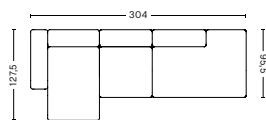

3 SEATER COMBINATION 3 LOW ARMREST | LEFT 8164+1063+9302 OR RIGHT 9301+1063+8165

DIMENSION

W304 x D127,5 x H67 cm
Seat H40 cm

PACKAGING

3 box | 1 pcs.

DESCRIPTION

Fabric group 1
Fabric group 2
Fabric group 3
Fabric group 4
Fabric group 5
Fabric group 6
Not available in leather

PRODUCT STATUS

Order produced