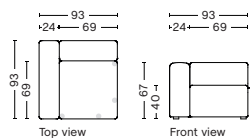

MAGS | CONNECTABLE MODULES

1965 | WIDE | LOW ARMREST | RIGHT

DIMENSION
W114 x D95,5 x H67 cm
Seat H40 cm

SALES QTY. 1 pcs.

PRODUCT STATUS
Order produced

PACKAGING
1 box | 1 pcs.

BOX DIMENSION | WEIGHT
W68,5 x D115,8 x H98,8 cm | 48,5 kg

DESCRIPTION
Fabric Group 1
Fabric Group 2
Fabric Group 3
Fabric Group 4
Fabric Group 5
Fabric Group 6

1964 | WIDE | LOW ARMREST | LEFT

DIMENSION
W114 x D95,5 x H67 cm
Seat H40 cm

SALES QTY. 1 pcs.

PRODUCT STATUS
Order produced

PACKAGING
1 box | 1 pcs.

BOX DIMENSION | WEIGHT
W68,5 x D115,8 x H98,8 cm | 48,5 kg

DESCRIPTION
Fabric Group 1
Fabric Group 2
Fabric Group 3
Fabric Group 4
Fabric Group 5
Fabric Group 6

1862 | CORNER | LEFT

DIMENSION
W93 x D93 x H67 cm
Seat H40 cm

SALES QTY. 1 pcs.

PRODUCT STATUS
Order produced

PACKAGING
1 box | 1 pcs.

BOX DIMENSION | WEIGHT
W116 x D99 x H69 cm | 42 kg

DESCRIPTION
Fabric Group 1
Fabric Group 2
Fabric Group 3
Fabric Group 4
Fabric Group 5
Fabric Group 6