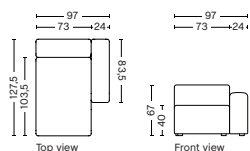

8165FS | NARROW | CHAISE LONGUE | LOW ARMREST | RIGHT

DIMENSION
W97 x D127,5 x H67 cm
Seat H40 cm

SALES QTY. 1 pcs.

PRODUCT STATUS
Order produced

PACKAGING
1 box | 1 pcs.

BOX DIMENSION | WEIGHT
W68,5 x D150 x H116 cm | 56,9 kg

DESCRIPTION
Fabric Group 1
Fabric Group 2
Fabric Group 3
Fabric Group 4
Fabric Group 5
Fabric Group 6
Not available in leather

FABRIC GROUPS

1 | Atlas, Linara, Metaphor, Mode, Planar, Remix, Surface By Hay, Swarm, Valencia™ 2 | Fairway, Field, Flamiber, Lola, Maglia, Melange Nap, Nico, Olavi By Hay, Osumi, Relate, Steelcut, Steelcut Trio, Tadao 3 | Divina, Divina MD, Divina Melange, Fiord, Re-Wool, Roden, Ruskin, Steelcut Quartet, Tartaglia 4 | Bolgheri, Canvas, Encircle, Hallingdal 65, Raas 5 | Haku, Harald, Loft 6 | Coda, Vidar