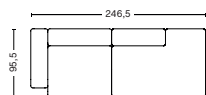

2,5 SEATER COMBINATION 2 LOW ARMREST | LEFT 1964+9302 OR RIGHT 9301+1965

DIMENSION
W246,5 x D95,5 x H67 cm
Seat H40 cm

PACKAGING
2 box | 1 pcs.

DESCRIPTION
Fabric group 1
Fabric group 2
Fabric group 3
Fabric group 4
Fabric group 5
Fabric group 6
Not available in leather

PRODUCT STATUS
Order produced