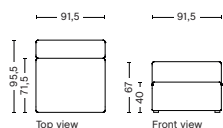

PACKAGING
1 box | 1 pcs.

BOX DIMENSION | WEIGHT
W68,5 x D115,8 x H98,8 cm | 42 kg

DESCRIPTION
Fabric Group 1
Fabric Group 2
Fabric Group 3
Fabric Group 4
Fabric Group 5
Fabric Group 6

1962 | WIDE | LEFT

DIMENSION
W114 x D95,5 x H67 cm
Seat H40 cm

1961 | WIDE | RIGHT

DIMENSION
W114 x D95,5 x H67 cm
Seat H40 cm

SALES QTY. 1 pcs.

PRODUCT STATUS
Order produced

PACKAGING
1 box | 1 pcs.

BOX DIMENSION | WEIGHT
W116 x D99 x H69 cm | 51 kg

DESCRIPTION
Fabric Group 1
Fabric Group 2
Fabric Group 3
Fabric Group 4
Fabric Group 5
Fabric Group 6

1963 | WIDE | MIDDLE

DIMENSION
W91,5 x D95,5 x H67 cm
Seat H40 cm

SALES QTY. 1 pcs.

PRODUCT STATUS
Order produced

PACKAGING
1 box | 1 pcs.

BOX DIMENSION | WEIGHT
W116 x D99 x H69 cm | 36,5 kg

DESCRIPTION
Fabric Group 1
Fabric Group 2
Fabric Group 3
Fabric Group 4
Fabric Group 5
Fabric Group 6

1963 | WIDE | RIGHT OR LEFT END

DIMENSION
W91,5 x D95,5 x H67 cm
Seat H40 cm

SALES QTY. 1 pcs.

PRODUCT STATUS
Order produced

PACKAGING
1 box | 1 pcs.

BOX DIMENSION | WEIGHT
W116 x D99 x H69 cm | 36,5 kg

DESCRIPTION
Fabric Group 1
Fabric Group 2
Fabric Group 3
Fabric Group 4
Fabric Group 5
Fabric Group 6