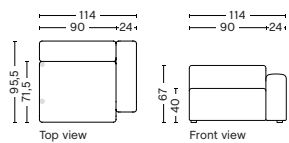

MAGS | CONNECTABLE MODULES

1965 | WIDE | LOW ARMREST | RIGHT

DIMENSION
W114 x D95,5 x H67 cm
Seat H40 cm

SALES QTY. 1 pcs.

PRODUCT STATUS
Order produced

PACKAGING
1 box | 1 pcs.

BOX DIMENSION | WEIGHT
W68,5 x D115,8 x H98,8 cm | 48,5 kg

DESCRIPTION
Fabric Group 1
Fabric Group 2
Fabric Group 3
Fabric Group 4
Fabric Group 5
Fabric Group 6