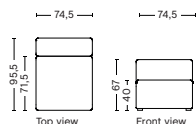

1063FS | NARROW | W/O ARMREST

DIMENSION
W74,5 x D95,5 x H67 cm
Seat H40 cm

SALES QTY. 1 pcs.

PRODUCT STATUS
Order produced

PACKAGING
1 box | 1 pcs.

BOX DIMENSION | WEIGHT
W78 x D99 x H69 cm | 29 kg

DESCRIPTION
Fabric Group 1
Fabric Group 2
Fabric Group 3
Fabric Group 4
Fabric Group 5
Fabric Group 6