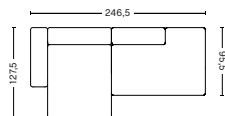

2,5 SEATER COMBINATION 3 LOW ARMREST | LEFT 8264+9302 OR RIGHT 9301+8265

DIMENSION
W246,5 x D127,5 x H67 cm
Seat H40 cm

PACKAGING
2 box | 1 pcs.

DESCRIPTION
Fabric group 1
Fabric group 2
Fabric group 3
Fabric group 4
Fabric group 5
Fabric group 6
Not available in leather

PRODUCT STATUS
Order produced

FABRIC GROUPS