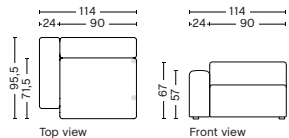

1963 | WIDE | MIDDLE

DIMENSION
W91,5 x D95,5 x H67 cm
Seat H40 cm

SALES QTY. 1 pcs.

PRODUCT STATUS
Order produced

PACKAGING
1 box | 1 pcs.

BOX DIMENSION | WEIGHT
W116 x D99 x H69 cm | 36,5 kg

DESCRIPTION
Fabric Group 1
Fabric Group 2
Fabric Group 3
Fabric Group 4
Fabric Group 5
Fabric Group 6

1963 | WIDE | RIGHT OR LEFT END

DIMENSION
W91,5 x D95,5 x H67 cm
Seat H40 cm

SALES QTY. 1 pcs.

PRODUCT STATUS
Order produced

PACKAGING
1 box | 1 pcs.

BOX DIMENSION | WEIGHT
W116 x D99 x H69 cm | 36,5 kg

DESCRIPTION
Fabric Group 1
Fabric Group 2
Fabric Group 3
Fabric Group 4
Fabric Group 5
Fabric Group 6

MAGS | CONNECTABLE MODULES

1965 | WIDE | LOW ARMREST | RIGHT

DIMENSION
W114 x D95,5 x H67 cm
Seat H40 cm

SALES QTY. 1 pcs.

PRODUCT STATUS
Order produced

PACKAGING
1 box | 1 pcs.

BOX DIMENSION | WEIGHT
W68,5 x D115,8 x H98,8 cm | 48,5 kg

DESCRIPTION
Fabric Group 1
Fabric Group 2
Fabric Group 3
Fabric Group 4
Fabric Group 5
Fabric Group 6

1964 | WIDE | LOW ARMREST | LEFT

DIMENSION
W114 x D95,5 x H67 cm
Seat H40 cm

SALES QTY. 1 pcs.

PRODUCT STATUS
Order produced