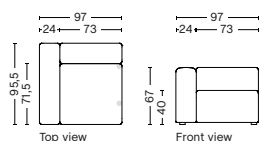

MAGS | CONNECTABLE MODULES

1062 | NARROW | LEFT

DIMENSION
W97 x D95,5 x H67 cm
Seat H40 cm

SALES QTY. 1 pcs.

PRODUCT STATUS
Order produced

PACKAGING
1 box | 1 pcs.

BOX DIMENSION | WEIGHT
W116 x D99 x H69 cm | 45 kg

DESCRIPTION
Fabric Group 1
Fabric Group 2
Fabric Group 3
Fabric Group 4
Fabric Group 5
Fabric Group 6