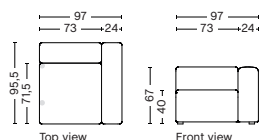

1061 | NARROW | RIGHT

DIMENSION
W97 x D95,5 x H67 cm
Seat H40 cm

SALES QTY. 1 pcs.

PRODUCT STATUS
Order produced

PACKAGING
1 box | 1 pcs.

BOX DIMENSION | WEIGHT
W116 x D99 x H69 cm | 45 kg

DESCRIPTION
Fabric Group 1
Fabric Group 2
Fabric Group 3
Fabric Group 4
Fabric Group 5
Fabric Group 6