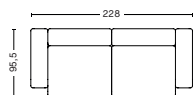

2,5 SEATER COMBINATION 1 LOW ARMREST | 1964+1965

DIMENSION
W228 x D95,5 x H67 cm
Seat H40 cm

PACKAGING
2 box | 1 pcs.

DESCRIPTION
Fabric group 1
Fabric group 2
Fabric group 3
Fabric group 4
Fabric group 5
Fabric group 6

PRODUCT STATUS
Order produced