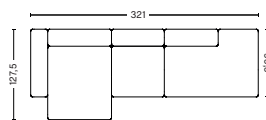

3 SEATER COMBINATION 4 | LEFT 8262+1063+9302 OR RIGHT 9301+1063+8261

DIMENSION

W321 x D127,5 x H67 cm
Seat H40 cm

PACKAGING

3 box | 1 pcs.

DESCRIPTION

Fabric group 1
Fabric group 2
Fabric group 3
Fabric group 4
Fabric group 5
Fabric group 6
Not available in leather

PRODUCT STATUS

Order produced