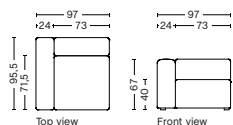

MAGS | FREE STANDING MODULES

1062FS | NARROW | LEFT

DIMENSION
W97 x D95,5 x H67 cm
Seat H40 cm

SALES QTY. 1 pcs.

PRODUCT STATUS
Order produced

PACKAGING
1 box | 1 pcs.

BOX DIMENSION | WEIGHT
W116 x D99 x H69 cm | 45 kg

DESCRIPTION
Fabric Group 1
Fabric Group 2
Fabric Group 3
Fabric Group 4
Fabric Group 5
Fabric Group 6