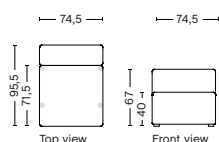

1063 | NARROW | MIDDLE

DIMENSION
W74,5 x D95,5 x H67 cm
Seat H40 cm

SALES QTY. 1 pcs.

PRODUCT STATUS
Order produced

PACKAGING
1 box | 1 pcs.

BOX DIMENSION | WEIGHT
W78 x D99 x H69 cm | 29 kg

DESCRIPTION
Fabric Group 1
Fabric Group 2
Fabric Group 3
Fabric Group 4
Fabric Group 5
Fabric Group 6