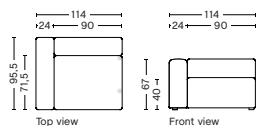

1063RE | NARROW | RIGHT END

DIMENSION
W74,5 x D95,5 x H67 cm
Seat H40 cm

SALES QTY. 1 pcs.

PRODUCT STATUS
Order produced

PACKAGING
1 box | 1 pcs.

BOX DIMENSION | WEIGHT
W78 x D99 x H69 cm | 29 kg

DESCRIPTION
Fabric Group 1
Fabric Group 2
Fabric Group 3
Fabric Group 4
Fabric Group 5
Fabric Group 6

MAGS | CONNECTABLE MODULES

1064 | NARROW | LOW ARMREST | LEFT

DIMENSION
W97 x D95,5 x H67 cm
Seat H40 cm

SALES QTY. 1 pcs.

PRODUCT STATUS
Order produced

PACKAGING
1 box | 1 pcs.

BOX DIMENSION | WEIGHT
W68,5 x D115,8 x H98,8 cm | 42 kg

DESCRIPTION
Fabric Group 1
Fabric Group 2
Fabric Group 3
Fabric Group 4
Fabric Group 5
Fabric Group 6

1065 | NARROW | LOW ARMREST | RIGHT

DIMENSION
W97 x D95,5 x H67 cm
Seat H40 cm

SALES QTY. 1 pcs.

PRODUCT STATUS
Order produced

PACKAGING
1 box | 1 pcs.

BOX DIMENSION | WEIGHT
W68,5 x D115,8 x H98,8 cm | 42 kg

DESCRIPTION
Fabric Group 1
Fabric Group 2
Fabric Group 3
Fabric Group 4
Fabric Group 5
Fabric Group 6

1962 | WIDE | LEFT

DIMENSION
W114 x D95,5 x H67 cm
Seat H40 cm