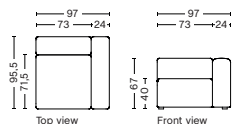

1061FS | NARROW | RIGHT

DIMENSION
W97 x D95,5 x H67 cm
Seat H40 cm

SALES QTY. 1 pcs.

PRODUCT STATUS
Order produced

PACKAGING
1 box | 1 pcs.

BOX DIMENSION | WEIGHT
W116 x D99 x H69 cm | 45 kg

DESCRIPTION
Fabric Group 1
Fabric Group 2
Fabric Group 3
Fabric Group 4
Fabric Group 5
Fabric Group 6