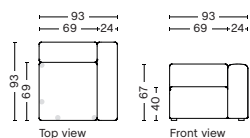

PACKAGING
1 box | 1 pcs.

BOX DIMENSION | WEIGHT
W68,5 x D115,8 x H98,8 cm | 48,5 kg

DESCRIPTION
Fabric Group 1
Fabric Group 2
Fabric Group 3
Fabric Group 4
Fabric Group 5
Fabric Group 6

1862 | CORNER | LEFT

DIMENSION
W93 x D93 x H67 cm
Seat H40 cm

SALES QTY. 1 pcs.

PRODUCT STATUS
Order produced

PACKAGING
1 box | 1 pcs.

BOX DIMENSION | WEIGHT
W116 x D99 x H69 cm | 42 kg

DESCRIPTION
Fabric Group 1
Fabric Group 2
Fabric Group 3
Fabric Group 4
Fabric Group 5
Fabric Group 6

1861 | CORNER | RIGHT

DIMENSION
W93 x D93 x H67 cm
Seat H40 cm

SALES QTY. 1 pcs.

PRODUCT STATUS
Order produced

PACKAGING
1 box | 1 pcs.

BOX DIMENSION | WEIGHT
W116 x D99 x H69 cm | 42 kg

DESCRIPTION
Fabric Group 1
Fabric Group 2
Fabric Group 3
Fabric Group 4
Fabric Group 5
Fabric Group 6