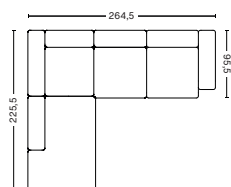

CORNER COMBINATION 2 LOW ARMREST | LEFT 9301+1862+1063+1065 OR RIGHT 1064+1063+1861+9302

DIMENSION
W264,5 x D225,5 x H67 cm
Seat H40 cm

PACKAGING
4 box | 1 pcs.

DESCRIPTION
Fabric group 1
Fabric group 2
Fabric group 3
Fabric group 4
Fabric group 5
Fabric group 6
Not available in leather

PRODUCT STATUS
Order produced

FABRIC GROUPS