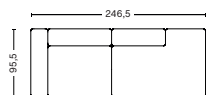

2,5 SEATER COMBINATION 2 | LEFT 1962+9302 OR RIGHT 9301+1961

DIMENSION
W246,5 x D95,5 x H67 cm
Seat H40 cm

PACKAGING
2 box | 1 pcs.

DESCRIPTION
Fabric group 1
Fabric group 2
Fabric group 3
Fabric group 4
Fabric group 5
Fabric group 6
Not available in leather

PRODUCT STATUS
Order produced