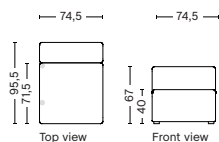

1063RE | NARROW | RIGHT END

DIMENSION
W74,5 x D95,5 x H67 cm
Seat H40 cm

SALES QTY. 1 pcs.

PRODUCT STATUS
Order produced

PACKAGING
1 box | 1 pcs.

BOX DIMENSION | WEIGHT
W78 x D99 x H69 cm | 29 kg

DESCRIPTION
Fabric Group 1
Fabric Group 2
Fabric Group 3
Fabric Group 4
Fabric Group 5
Fabric Group 6

FABRIC GROUPS