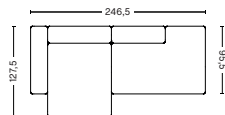

2,5 SEATER COMBINATION 3 | LEFT 8262+9302 OR RIGHT 9301+8261

DIMENSION
W246,5 x D127,5 x H67 cm
Seat H40 cm

PACKAGING
2 box | 1 pcs.

DESCRIPTION
Fabric group 1
Fabric group 2
Fabric group 3
Fabric group 4
Fabric group 5
Fabric group 6
Not available in leather

PRODUCT STATUS
Order produced