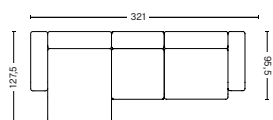

MAGS COMBINATIONS

COMBINATION 10 LOW ARMREST | LEFT 8264+1063+1965 OR RIGHT 1964+1063+8265

DIMENSION
W264,5 x D127,5 x H67 cm
Seat H40 cm

PACKAGING
5 box | 1 pcs.

DESCRIPTION
Fabric group 1
Fabric group 2
Fabric group 3
Fabric group 4
Fabric group 5
Fabric group 6
Not available in leather

PRODUCT STATUS
Order produced