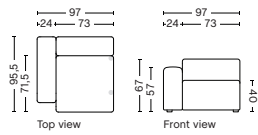

MAGS | CONNECTABLE MODULES

1064 | NARROW | LOW ARMREST | LEFT

DIMENSION
W97 x D95,5 x H67 cm
Seat H40 cm

SALES QTY. 1 pcs.

PRODUCT STATUS
Order produced

PACKAGING
1 box | 1 pcs.

BOX DIMENSION | WEIGHT
W68,5 x D115,8 x H98,8 cm | 42 kg

DESCRIPTION
Fabric Group 1
Fabric Group 2
Fabric Group 3
Fabric Group 4
Fabric Group 5
Fabric Group 6