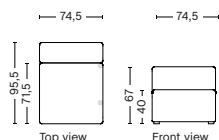

1063LE | NARROW | LEFT END

DIMENSION
W74,5 x D95,5 x H67 cm
Seat H40 cm

SALES QTY. 1 pcs.

PRODUCT STATUS
Order produced

PACKAGING
1 box | 1 pcs.

BOX DIMENSION | WEIGHT
W78 x D99 x H69 cm | 29 kg

DESCRIPTION
Fabric Group 1
Fabric Group 2
Fabric Group 3
Fabric Group 4
Fabric Group 5
Fabric Group 6