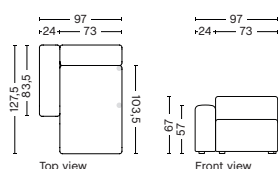

1861 | CORNER | RIGHT

DIMENSION
W93 x D93 x H67 cm
Seat H40 cm

SALES QTY. 1 pcs.

PRODUCT STATUS
Order produced

PACKAGING
1 box | 1 pcs.

BOX DIMENSION | WEIGHT
W116 x D99 x H69 cm | 42 kg

DESCRIPTION
Fabric Group 1
Fabric Group 2
Fabric Group 3
Fabric Group 4
Fabric Group 5
Fabric Group 6

DESCRIPTION
Fabric Group 1
Fabric Group 2
Fabric Group 3
Fabric Group 4
Fabric Group 5
Fabric Group 6
Not available in leather

8161 | NARROW | CHAISE LONGUE | RIGHT

DIMENSION
W97 x D127,5 x H67 cm
Seat H40 cm

SALES QTY. 1 pcs.

PRODUCT STATUS
Order produced

PACKAGING
1 box | 1 pcs.

BOX DIMENSION | WEIGHT
W116 x D150 x H69 cm | 59,5 kg

DESCRIPTION
Fabric Group 1
Fabric Group 2
Fabric Group 3
Fabric Group 4
Fabric Group 5
Fabric Group 6
Not available in leather

8164 | NARROW | CHAISE LONGUE | LOW ARMREST | LEFT

DIMENSION
W97 x D127,5 x H67 cm
Seat H40 cm

SALES QTY. 1 pcs.

PRODUCT STATUS
Order produced

PACKAGING
1 box | 1 pcs.

BOX DIMENSION | WEIGHT
W68,5 x D150 x H116 cm | 56,9 kg