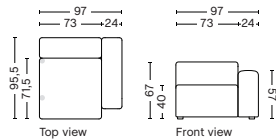

1063LE | NARROW | LEFT END

DIMENSION
W74,5 x D95,5 x H67 cm
Seat H40 cm

SALES QTY. 1 pcs.

PRODUCT STATUS
Order produced

PACKAGING
1 box | 1 pcs.

BOX DIMENSION | WEIGHT
W78 x D99 x H69 cm | 29 kg

DESCRIPTION
Fabric Group 1
Fabric Group 2
Fabric Group 3
Fabric Group 4
Fabric Group 5
Fabric Group 6

1063RE | NARROW | RIGHT END

DIMENSION
W74,5 x D95,5 x H67 cm
Seat H40 cm

SALES QTY. 1 pcs.

PRODUCT STATUS
Order produced

PACKAGING
1 box | 1 pcs.

BOX DIMENSION | WEIGHT
W78 x D99 x H69 cm | 29 kg

DESCRIPTION
Fabric Group 1
Fabric Group 2
Fabric Group 3
Fabric Group 4
Fabric Group 5
Fabric Group 6

MAGS | CONNECTABLE MODULES

1064 | NARROW | LOW ARMREST | LEFT

DIMENSION
W97 x D95,5 x H67 cm
Seat H40 cm

SALES QTY. 1 pcs.

PRODUCT STATUS
Order produced

PACKAGING
1 box | 1 pcs.

BOX DIMENSION | WEIGHT
W68,5 x D115,8 x H98,8 cm | 42 kg

DESCRIPTION
Fabric Group 1
Fabric Group 2
Fabric Group 3
Fabric Group 4
Fabric Group 5
Fabric Group 6

1065 | NARROW | LOW ARMREST | RIGHT

DIMENSION
W97 x D95,5 x H67 cm
Seat H40 cm

SALES QTY. 1 pcs.

PRODUCT STATUS
Order produced